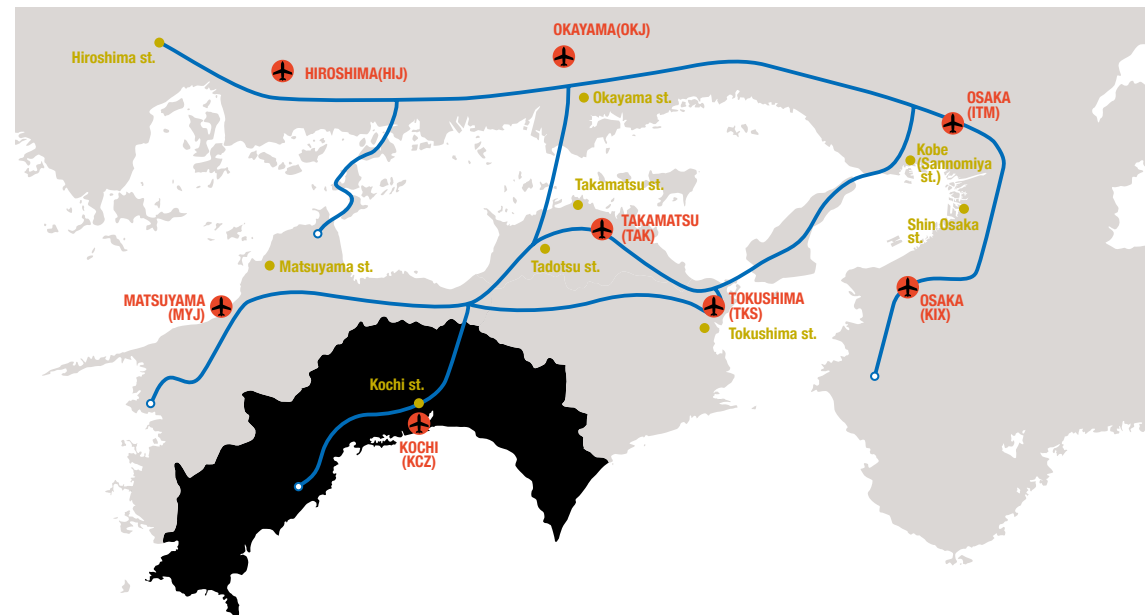

Access Guide to Kochi

*The time required is approximate.
*The time required and operation information will vary depending on the season, weather and traffic conditions. We recommend that you check in advance.

To Japan

From East Asia to Japan

From the world's major cities to Japan's major cities

From	To Tokyo (HND)	To Osaka (KIX)	To Fukuoka (FUK)
NEW YORK	14h	18h	3h40m
LOS ANGELES	11h30m	12h	1h50m
FRANKFURT	11h5m	13h5m	1h25m
SYDNEY	9h30m	10h5m	2h25m
BEIJING	3h30m	3h5m	2h25m
TAIPEI	3h	2h40m	6h20m
HONG KONG	3h35m	3h40m	1h50m
SHANGHAI	3h25m	11h25m	1h25m
SEOUL	3h25m	11h10m	2h5m
TAIPEI	3h25m	11h5m	1h40m
SINGAPORE	3h25m	11h5m	2h40m

From Japan's major cities to Kochi

By airplane

From	To Kochi (KCZ)
Tokyo (HND)	1h 20m
Tokyo (NRT)	1h 55m
Nagoya (NKM)	60m
Osaka (ITM)	45m
Kobe (UKB)	45m
Fukuoka (FUK)	50m

By train

*Excluding time for transfer

From	To Kochi (KCZ)
Tokyo	Shinkansen 3h 20m
Nagoya	1h 35m
Shin Osaka	45m
Hiroshima	40m
Hakata	1h 40m
Kumamoto	2h15m
Kagoshima Chuo	3h
Takamatsu	Express Shimanto 2h 15m
Tokushima	Express Tsurugisan 1h 15m

By bus

To Kochi city	To Tokushima
Tokyo	~12h40m
Nagoya	9h40m
Kyoto	5h10m
Osaka	4h50m
Kobe	3h50m
	2h50m
	2h 20m
	4h20m
	2h
	~2h30m

By car

From	To Kochi IC
Tokyo IC	765km 9h
Nagoyanishi IC	445km 5h50m
Chugoku-Suita IC	300km 4h
Takamatsuchuo IC	125km 1h25m
Tokushima IC	150km 2h5m
	280km 3h15m
	155km 1h50m
	145km 1h40m
	555km 6h25m

Transportation in Kochi

By car