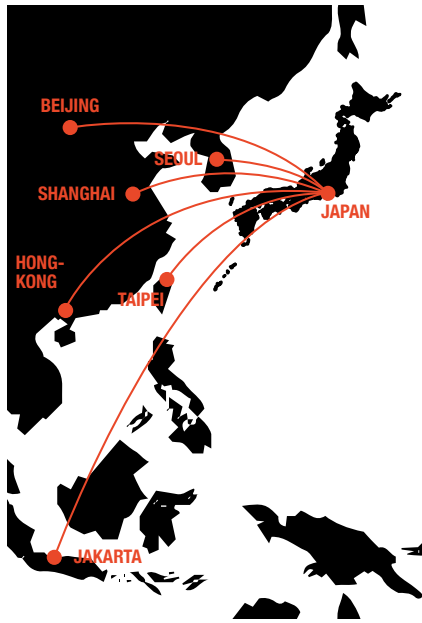

## To Japan

## From East Asia to Japan

## From the world's major cities to Japan's major cities

From	To Tokyo (HND)	To Osaka (KIX)	To Fukuoka (FUK)
NEW YORK	14h	18h	3h40m
LOS ANGELES	11h30m	12h	1h50m
FRANKFURT	11h5m	13h5m	1h25m
SYDNEY	9h30m	10h5m	2h25m
BEIJING	3h30m	3h5m	2h25m
TAIPEI	3h	2h40m	6h20m
HONG KONG	3h35m	3h40m	1h50m
SHANGHAI	3h25m	11h25m	1h25m
SEOUL	3h25m	11h10m	2h5m
TAIPEI	3h25m	11h5m	1h40m
SINGAPORE	3h25m	11h5m	2h40m

## From Japan's major cities to Kochi