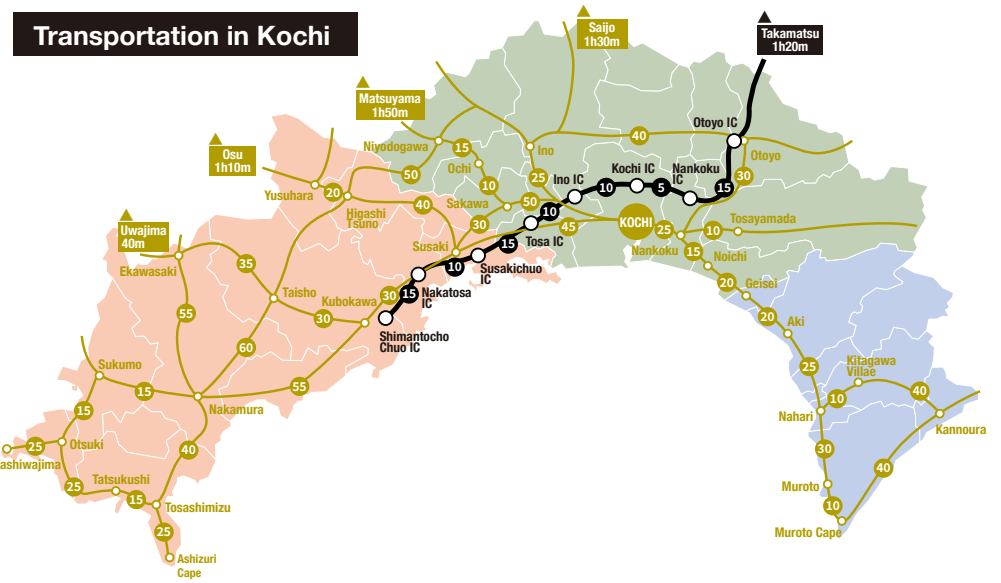

## From the world's major cities to Japan's major cities

From	To Tokyo (HND)	To Osaka (KIX)	To Fukuoka (FUK)
NEW YORK	14h	18h	3h40m
LOS ANGELES	11h30m	12h	1h50m
FRANKFURT	11h5m	13h5m	1h25m
SYDNEY	9h30m	10h5m	2h25m
BEIJING	3h30m	3h5m	2h25m
TAIPEI	3h	2h40m	6h20m
HONG KONG	3h35m	3h40m	1h50m
SHANGHAI	3h25m	11h25m	1h25m
SEOUL	3h25m	11h10m	2h5m
TAIPEI	3h25m	11h5m	1h40m
SINGAPORE	3h25m	11h5m	2h40m

## From Japan's major cities to Kochi

### By bus

To Kochi city	To Tokushima
Tokyo	~12h40m
Nagoya	9h40m
Kyoto	5h10m
Osaka	4h50m
Kobe	3h50m
	2h50m
	2h 20m
	4h20m
	2h
	~2h30m

### By car

From	To Kochi
Yusuhara town	80km 1h55m
Tsuno town	50.5km 1h20m
Nakatosa town	50km 1h20m
Susaki city	40.5km 1h5m
Shimanto town	70km 1h45m
Shimanto city	120km 2h40m
Kuroshio town	110km 2h25m
Mihara village	135km 2h15m
Tosashimizu city	150km 3h20m
Otsuki town	149km 4h
Sukumo city	145km 3h
Katsurahama Beach	10km 30m
Ino town	10.5km 25m
Hidaka village	16.5km 30m
Tosa city	19.5km 35m
Niyodogawa town	50km 1h5m
Ochi town	30km 50m
Sakawa town	25km 40m
Matsuyama city	125km 2h50m
Osu city	145km 3h5m
Uwajima city	166.5km 3h45m