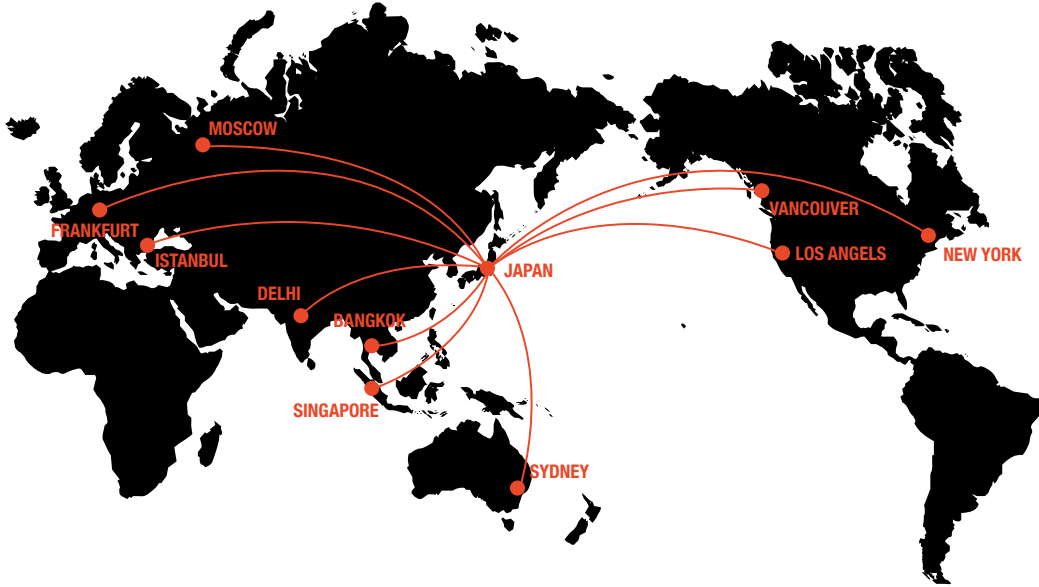

## To Japan

## From East Asia to Japan

## From the world's major cities to Japan's major cities

From	To Tokyo (HND)	To Osaka (KIX)	To Fukuoka (FUK)
NEW YORK	14h	18h	3h40m
LOS ANGELES	11h30m	12h	1h50m
FRANKFURT	11h5m	13h5m	1h25m
SYDNEY	9h30m	10h5m	2h25m
BEIJING	3h30m	3h5m	2h25m
TAIPEI	3h	2h40m	6h20m
HONG KONG	3h35m	3h40m	1h50m
SHANGHAI	3h25m	11h25m	1h25m
SEOUL	3h25m	11h10m	2h5m
TAIPEI	3h25m	11h5m	1h40m
SINGAPORE	3h25m	11h5m	2h40m

## From Japan's major cities to Kochi